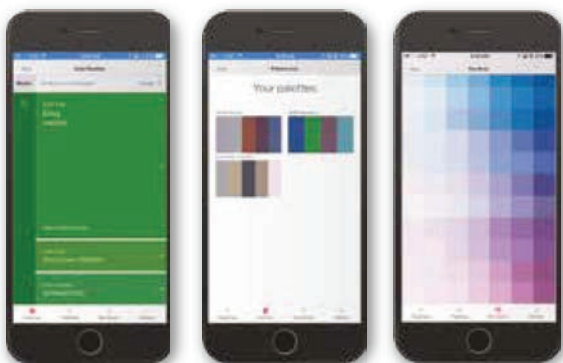

## Professional Color Matching **ColorReaderPRO**

**Improve brand loyalty and increase sales with the ColorReaderPRO professional color matching solution.**

An ultra-portable, Bluetooth® connected color selection device, ColorReaderPRO provides industry-leading color matching performance. Now you can provide your painters a tool that can match a client's color inspiration to a corresponding paint color in seconds.

### Increased confidence and efficiency in paint selection

- Provides industry leading matching with greater than 95% success rate on popular fan decks
- Shortens your professional painters' purchase cycle by finding the closest color in seconds

### Easy to use as standalone or with a smartphone

- Device stores 10,000 colors and has an OLED display for standalone usage
- The ColorReader mobile app provides everything your painters need to match colors, work with fan decks, and create palettes on their iPhone® or Android™ smart phone
- Integrate into your own app using our Software Development Kit (SDK)
- Easily customize the ColorReader mobile app with your own logo