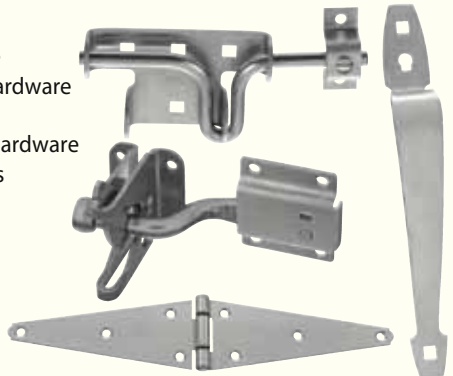

Better Barns Hardware

Antique reproduction rollers & track for sliding doors

CABINET HARDWARE

- Knobs & Pulls
- Drawer Slides
- Hinges
 - Concealed
 - Mortise
 - Non Mortise
 - Face Mount
- Shelf Pins & Grommets
- Magnetic Catches & Latches
- Furniture Fittings
- Wire Grommets

STANLEY®

**WE STOCK A
COMPREHENSIVE
SELECTION OF
STANLEY
HARDWARE ITEMS**

- Stainless Steel
- Gate Hardware
- Storm Door Hardware
- Hinges
- Screen Door Hardware
- Angle Brackets
- Strap Hinges
- Furniture Tips
- Hooks & Eyes
- Latches
- Utility Pulls
- Corner Braces