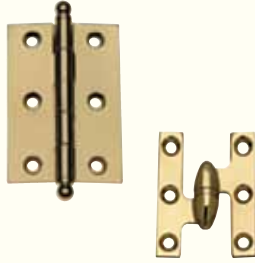

Better Barns Hardware

Antique reproduction rollers & track for sliding doors

CABINET HARDWARE

- Knobs & Pulls
- Drawer Slides
- Hinges
 - Concealed
 - Mortise
 - Non Mortise
 - Face Mount
- Shelf Pins & Grommets
- Magnetic Catches & Latches
- Furniture Fittings
- Wire Grommets

STANLEY®

**WE STOCK A
COMPREHENSIVE
SELECTION OF
STANLEY
HARDWARE ITEMS**

- Stainless Steel
- Gate Hardware
- Storm Door Hardware
- Hinges
- Screen Door Hardware
- Angle Brackets
- Strap Hinges
- Furniture Tips
- Hooks & Eyes
- Latches
- Utility Pulls
- Corner Braces