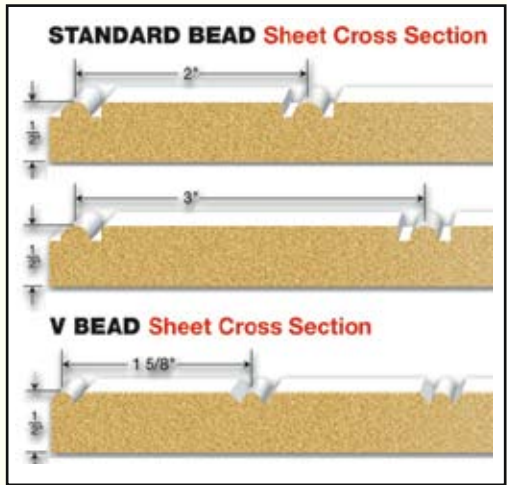

NANTUCKET BEADBOARD™

BEADBOARD PANELS

NOTE: Two Bead Styles in Stock - See Detail Below

1/4" x 4' x 8' MDF
2" O.C. Standard Bead
(14MDFBB) **$54²⁵**

1/2" x 4' x 8' MDF
1-5/8" O.C. V-Joint Bead
(12MDFBBV)..... **$57⁵⁰**

1/2" x 4' x 8' MDF Moisture Resistant
1-5/8" O.C. V-Joint Bead
Stocked in Lewisboro
(MRBBV)..... **$57⁵⁰**

1/2" x 4' x 8' MDF
2" O.C. Standard Bead
(12MDFBB)..... **$59⁵⁰**

1/2" x 4' x 8' MDF Moisture Resistant
2" O.C. Standard Bead
Stocked in Lewisboro & Branford
(MRBB)..... **$71⁹⁵**

1/2" x 4' x 8' MDF
3" O.C. Standard Bead
(12MDFBB3)..... **$71⁹⁵**

WHITE PVC KLEER
BEADBOARD PANEL
1/2" x 4' x 8'
2" O.C. Standard Bead
(12MDFBB3)..... **$149⁶⁵**

AROMATIC TONGUE & GROOVE CEDAR CLOSET LINING

No finishing. Aromatic power in a tightly closed closet lasts a lifetime.

Say "no" to closet moths with Super Cedar.

V-Joint Tongue & Groove
• 5/16" x 3-1/2" Boards **$74⁹⁵**
• 35 sq. ft. bundle (CLINE)

Aromatic Cedar Panels
1/4" x 4' x 8' Sheet **$38⁹⁵**
(ACP).....

Prices are for reference only - Please call for up to date costs and current specials