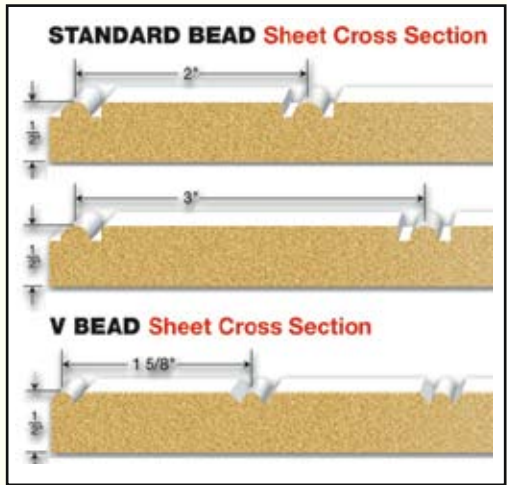

NANTUCKET BEADBOARD™

BEADBOARD PANELS

NOTE: Two Bead Styles in Stock - See Detail Below

1/4" x 4' x 8' MDF
2" O.C. Standard Bead
(14MDFBB) **\$54²⁵**

1/2" x 4' x 8' MDF
1-5/8" O.C. V-Joint Bead
(12MDFBBV)..... **\$57⁵⁰**

1/2" x 4' x 8' MDF
2" O.C. Standard Bead
(12MDFBB)..... **\$57⁵⁰**

1/2" x 4' x 8' MDF
3" O.C. Standard Bead
(12MDFBB3)..... **\$59⁵⁰**

1/2" x 4' x 8' MDF Moisture Resistant
2" O.C. Standard Bead
Stocked in Lewisboro & Branford
(MRBB)..... **\$71⁹⁵**

1/2" x 4' x 8' MDF Moisture Resistant
1-5/8" O.C. V-Joint Bead
Stocked in Lewisboro
(MRBBV)..... **\$71⁹⁵**

WHITE PVC KLEER
BEADBOARD PANEL
1/2" x 4' x 8'
2" O.C. Standard Bead
(12PVCBB)..... **\$149⁰⁰**

AROMATIC TONGUE & GROOVE CEDAR CLOSET LINING

No finishing. Aromatic power in a tightly closed closet lasts a lifetime.

Say "no" to closet moths with Super Cedar.

V-Joint Tongue & Groove
• 5/16" x 3-1/2" Boards **\$67⁹⁵**
• 32.5 sq. ft. bundle (CLINE)