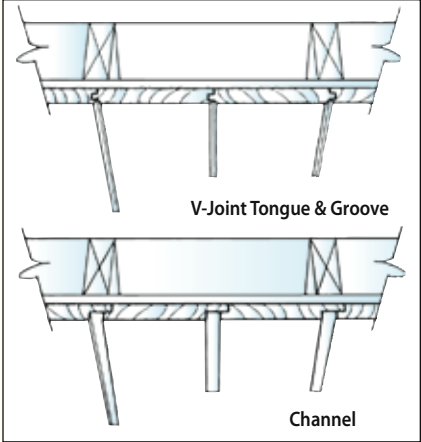

SOLID WOOD PANELING

RED CEDAR

	Code	Lengths	Price
1" x 6" V-Joint #3	(163CV)	6' - 16'	\$1.50 ft.
1" x 8" V-Joint #3	(183CV)	6' - 16'	\$2.15 ft.
1" x 4" V-Joint A & Btr.	(14ACV)	6' - 16'	\$1.80 ft.
1" x 6" V-Joint A & Btr.	(16ACV)	6' - 16'	\$2.85 ft.
1" x 8" V-Joint A & Btr.	(18ACV)	6' - 16'	\$4.95 ft.
1" x 4" Tight-Joint A & Btr.	(14ACNV)	6' - 16'	\$1.95 ft.
1" x 6" Tight-Joint A & Btr.	(16ACNV)	6' - 16'	\$2.90 ft.
1" x 6" Channel #3	(163CC)	6' - 16'	\$1.40 ft.
1" x 8" Channel #3	(183CC)	6' - 16'	\$1.70 ft.
1" x 10" Channel #3	(1103CC)	6' - 16'	\$2.80 ft.

ALL SPECIES, TYPE & SIZES SHOWN ARE IN STOCK

IDAHO WHITE PINE

1" x 6" V-Joint #2	(162PV)	6' - 16'	.95 ft.
1" x 8" V-Joint #2	(182PV)	6' - 16'	\$1.35 ft.
1" x 10" V-Joint #2	(1102PV)	6' - 16'	\$1.80 ft.

EASTERN WHITE PINE

1" x 8" Channel Premium	(18PC)	6' - 16'	\$1.00 ft.
1" x 8" Channel Standard	(18SPC)	6' - 16'	.60 ft.
1" x 10" Channel Premium	(110PC)	6' - 16'	\$1.25 ft.
1" x 12" Sq. Edge Premium	(112RP)	6' - 16'	\$1.60 ft.
1" x 6" EP Novelty Siding #106	(16EPNS)	6' - 16'	.85 ft.
1" x 6" V-Joint Standard	(16EPV)	6' - 16'	.50 ft.
1" x 8" V-Joint Standard	(18EPV)	6' - 16'	.68 ft.
1" x 10" V-Joint Standard	(110EPV)	6' - 16'	\$1.55 ft.
1" x 8" Ship-Lap Standard	(18SPS)	6' - 16'	.65 ft.
1" x 12" Square Edge Standard	(112RPS)	6' - 16'	\$1.10 ft.
1" x 6" Edge & Center Bead	(16BP)	6' - 16'	.89 ft.