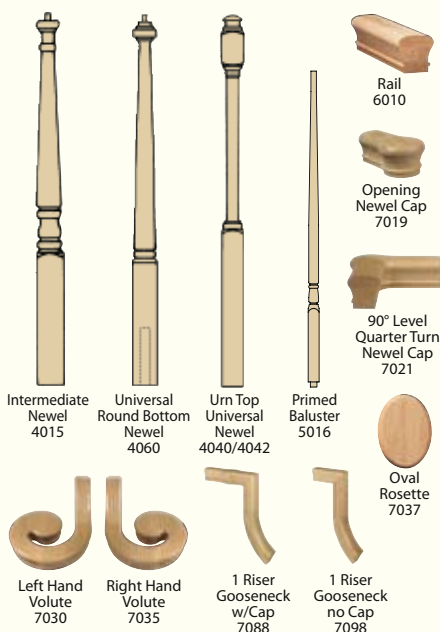

# STAIR PARTS AND COMPONENTS

**Crown<sup>®</sup>  
Heritage**

## BEECH AND OAK STAIR PARTS IN STOCK

ITEM	CODE	PRICE
6' Beech Rail 6010	(BHR6)	\$ 6.40 LF.
8' Beech Rail 6010	(BHR8)	6.40 LF.
10' Beech Rail 6010	(BHR10)	6.40 LF.
12' Beech Rail 6010	(BHR12)	6.40 LF.
14' Beech Rail 6010	(BHR14)	6.40 LF.
16' Beech Rail 6010	(BHR16)	6.40 LF.
6' Oak Rail 6010	(OHR6)	6.80 LF.
8' Oak Rail 6010	(OHR8)	6.80 LF.
10' Oak Rail 6010	(OHR10)	6.80 LF.
12' Oak Rail 6010	(OHR12)	6.80 LF.
14' Oak Rail 6010	(OHR14)	6.80 LF.
16' Oak Rail 6010	(OHR16)	6.80 LF.
Oak Urn Top Univ. Newel 4040	(C4040)	55.60 Ea.
Oak Urn Top Univ. Newel 4042	(C4042)	69.00 Ea.
Oak Intermediate Newel 4015	(C4015)	103.50 Ea.
Oak Univ. - Round Bottom Newel 4060	(C4060)	79.80 Ea.
Oak Opening Newel Cap 7019	(C7019)	26.00 Ea.
Oak 90° Level Qtr. Turn Newel Cap 7021	(C7021)	49.00 Ea.
Oak LH Volute 7030	(C7030)	114.80 Ea.
Oak RH Volute 7035	(C7035)	114.80 Ea.
Oak 1 Riser Gooseneck w/cap 7088	(C7088)	95.30 Ea.
Oak 1 Riser Gooseneck no cap 7098	(C7098)	67.40 Ea.
Oak Oval Rosette 7037	(C7037)	13.90 Ea.
34" Primed Baluster 5016	(C501634)	4.10 Ea.
36" Primed Baluster 5016	(C501636)	4.30 Ea.
39" Primed Baluster 5016	(C501639)	4.70 Ea.
ST/STP 8" Riser 1-1/32" 8810	(C8810V)	251.40 Ea.

## OAK TREADS AND NOSING

### 5/4" Treads - Oak:

10-1/2" x 30" (1030T)	\$29.95	Ea.
10-1/2" x 36" (1036T)	36.50	Ea.
10-1/2" x 40" (1040T)	37.50	Ea.
11-1/2" x 30" (1130T)	33.50	Ea.
11-1/2" x 36" (11360T)	38.50	Ea.
11-1/2" x 40" (1140T)	42.55	Ea.