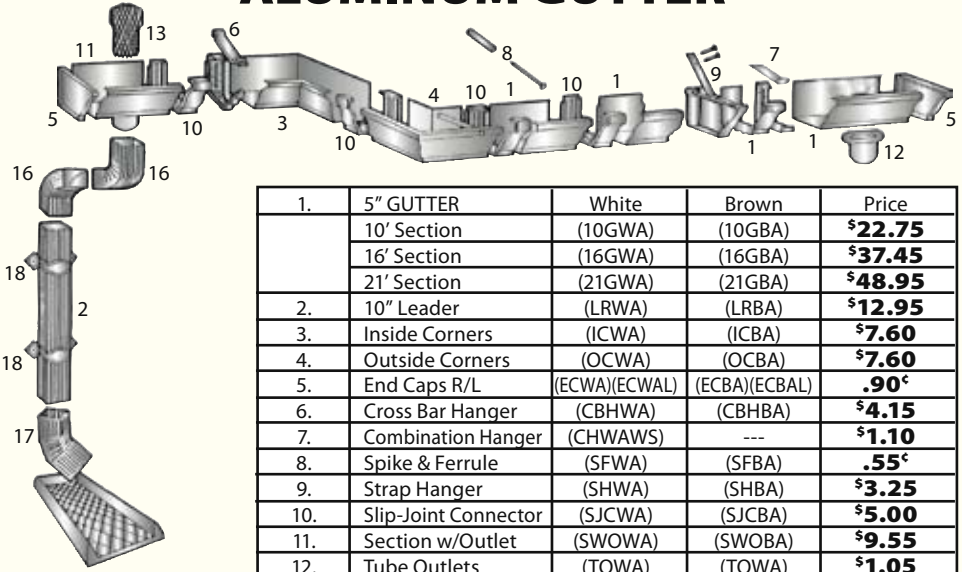

ALUMINUM GUTTER

**ALL
IN
STOCK**

1.	5" GUTTER	White	Brown	Price
	10' Section	(10GWA)	(10GBA)	\$22.75
	16' Section	(16GWA)	(16GBA)	\$37.45
	21' Section	(21GWA)	(21GBA)	\$48.95
2.	10" Leader	(LRWA)	(LRBA)	\$12.95
3.	Inside Corners	(ICWA)	(ICBA)	\$7.60
4.	Outside Corners	(OCWA)	(OCBA)	\$7.60
5.	End Caps R/L	(ECWA)(ECWAL)	(ECBA)(ECBAL)	.90¢
6.	Cross Bar Hanger	(CBHWA)	(CBHBA)	\$4.15
7.	Combination Hanger	(CHWAWS)	---	\$1.10
8.	Spike & Ferrule	(SFWA)	(SFBA)	.55¢
9.	Strap Hanger	(SHWA)	(SHBA)	\$3.25
10.	Slip-Joint Connector	(SJCWA)	(SJCBA)	\$5.00
11.	Section w/Outlet	(SWOWA)	(SWOBA)	\$9.55
12.	Tube Outlets	(TOWA)	(TOWA)	\$1.05
13.	Leaf Strainer	(GSWA)	(GSWA)	\$3.70
Not Shown	Pipe Cleat	(PCWA)	(PCBA)	.80¢
16.	Front "A" Elbow	(AELWA)	(AELBA)	\$1.70
17.	Side "B" Elbow	(BELWA)	(BELBA)	\$1.70
18.	Leader Band	(LRBWA)	(LRBBA)	.70¢

ALUMINUM FLASHING

Width	Code	10' Pc.	Code	50' Roll
8"	(810AF)	\$4⁵⁰	(850AF)	\$15⁹⁵
14"	(1410AF)	\$6⁹⁵	(1450AF)	\$25⁹⁵
20"	(2010AF)	\$8⁹⁵	(2050AF)	\$37⁹⁵

WHITE/BROWN ALUMINUM FLASHING:

	10' Pc.	25' Roll
8"	(810WBF) \$8⁹⁵	(825WBF) \$17⁹⁵
14"	(1410WBF) \$13⁹⁵	(1425WBF) \$28⁹⁵
24"	(2450WBF) \$99⁹⁵	50' Roll only

ROLL COPPER FLASHING 16 oz.

Width	Code	Lin. Ft.	Width	Code	Lin. Ft.
8"	(8CF)	Call	16"	(16CF)	Call
10"	(10CF)	Call	18"	(18CF)	Call
12"	(12CF)	Call	20"	(20CF)	Call
14"	(14CF)	Call	24"	(24CF)	Call

ROLL COPPER FLASHING 3 oz.

Size	Code	Price
12" x 20' Roll	(YORK20)	Call
12" x 60' Roll	(YORK60)	Call

COPPER SHEETS 16 oz.

Size	Code	Price
36" x 96"	(38COP)	Call
36" x 96" Lead Coated	(38LCOP)	Call

1/2 ROUND GALVANIZED GUTTER

5" Section Gutter 10' pc. (10GG)	\$17¹⁰
Section w/Outlet (SWOG)	\$10⁵⁰
3" Round Leader 10' pc. (10LRG)	\$16⁸⁵
Inside (ICG) Outside (OCG) Corner	\$20⁰⁵
End Caps (ECG)	\$2⁰⁰
Hangers (GHG)	\$3⁸⁵
Elbows For Leader (ELG)	\$3¹⁵
Slip Joint Connector (SJCG)	\$3⁹⁰