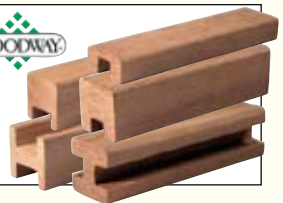

No. 1 GRADE  
Std. 1/4" lath  
1-3/4" opening  
4' x 8' Panel...  
(48LPTP)

**\$36<sup>99</sup>**

No. 1 GRADE  
Heavy 1/2" lath  
1-3/4" opening  
4' x 8' Panel...  
(48LPTHP)

**\$66<sup>99</sup>**

## Pressure Treated Square

No.1 GRADE  
Std. 1/4" lath  
1-3/4" opening  
4' x 8' Panel...  
(48LPTS)

**\$51<sup>99</sup>**

No.1 GRADE  
Heavy 1/2" lath  
1-3/4" opening  
4' x 8' Panel...  
(48LPTH)

**\$80<sup>99</sup>**

**CEDAR and  
PRESSURE TREATED  
LATTICE CAPS &  
DIVIDERS IN STOCK**